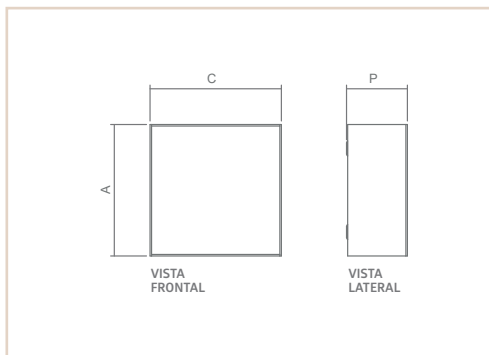

AR | VIGO **IP43**

- Corpo em alumínio.
- Pintura pó microtexturizada.
- Difusor em vidro transparente.
- Uso externo (interno).

USO	MODELO	LED	MEDIDA C X A X P (MM)	LÂMPADAS E POTÊNCIA MAX.	SOQUETE	COR			
						BR	PT	TB	CTE
EXT / INT	01	-	110x110x51	HALOPIN 25W / LED	1XG9	00709	00710	00704	04343
EXT / INT	02	-	110x110x51	HALOPIN 25W / LED	1XG9	00854	00855	00856	04344
EXT / INT	03	-	110x110x51	HALOPIN 25W / LED	1XG9	00857	00858	00859	04345
EXT / INT	04	-	110x110x100	HALOPIN 25W / LED	1XG9	00889	00890	00891	04346
EXT / INT	04.1	-	110X110X100	HALOPIN 25W / LED	1XG9	01970	01971	02016	04347
EXT / INT	04.1	-	110X110X100	PAR16 50W / LED	1XGU10	01616	02017	02018	04348
EXT / INT	06	-	110x110x51	HALOPIN 25W / LED	1XG9	01064	01065	01066	04349
EXT / INT	07	-	76x110x76	HALOPIN 25W / LED	1XG9	01701	01702	01703	01864
EXT / INT	09	-	110x110x51	HALOPIN 25W / LED	1XG9	02002	02003	02004	02005
EXT / INT	10	-	110X110X51	HALOPIN 25W / LED	1XG9	02381	02382	02383	04350
EXT / INT	11	-	110X110X51	HALOPIN 25W / LED	1XG9	02596	02597	02598	04351
EXT / INT	12	-	100X100X100	HALOPIN 25W / LED	1XG9	03042	03043	03044	03045
				POT. / TEMP. / LUMENS	TENSÃO				
EXT / INT	01 - LED	LED INTEGRADO	110X110X51	LED 11W/ 2700K / 886LM	127V	01689	01690	01691	02048
EXT / INT	01 - LED	LED INTEGRADO	110X110X51	LED 11W/ 2700K / 886LM	220V	01175	01176	01177	02045
EXT / INT	02 - LED	LED INTEGRADO	110X110X51	LED 5,5W / 2700K / 443LM	127V	01692	01693	01694	02049
EXT / INT	02 - LED	LED INTEGRADO	110X110X51	LED 5,5W / 2700K / 443LM	220V	01178	01179	01180	02046
EXT / INT	03 - LED	LED INTEGRADO	110X110X51	LED 11W/ 2700K / 886LM	127V	01695	01696	01697	02050
EXT / INT	03 - LED	LED INTEGRADO	110X110X51	LED 11W/ 2700K / 886LM	220V	01181	01182	01183	02047
EXT / INT	04 - LED	LED INTEGRADO	110X110X100	LED 11W/ 2700K / 886LM	127V	02006	02007	02008	02009
EXT / INT	04 - LED	LED INTEGRADO	110X110X100	LED 11W/ 2700K / 886LM	220V	02010	02011	02012	02013
EXT / INT	08 - LED	LED INTEGRADO	76X110X51	LED 11W/ 2700K / 886LM	127V	01957	01958	01959	01960
EXT / INT	08 - LED	LED INTEGRADO	76X110X51	LED 11W/ 2700K / 886LM	220V	01961	01962	01963	01964
EXT / INT	08.1 - LED	LED INTEGRADO	76X110X51	LED 5,5W / 2700K / 443LM	127V	02405	02406	02407	04352
EXT / INT	08.1 - LED	LED INTEGRADO	76X110X51	LED 5,5W / 2700K / 443LM	220V	02408	02409	02410	04353
EXT / INT	09 - LED	LED INTEGRADO	110X110X51	LED 5,5W / 2700K / 443LM	127V	01994	01995	01996	01997
EXT / INT	09 - LED	LED INTEGRADO	110X110X51	LED 5,5W / 2700K / 443LM	220V	01998	01999	02000	02001