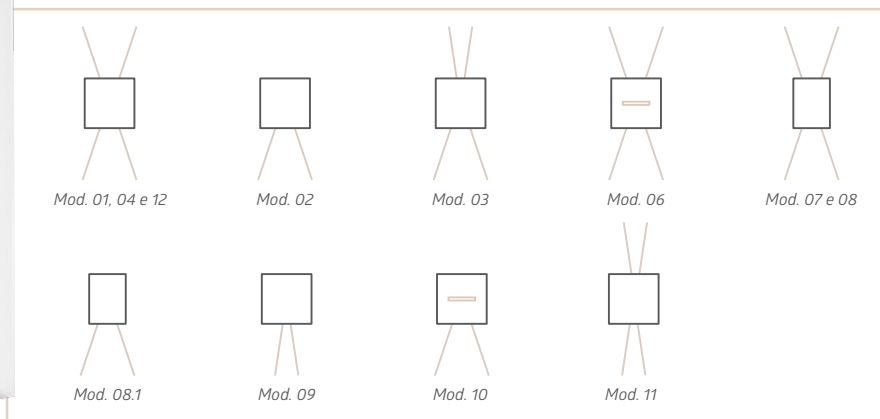

AR | VIGO **IP43**

- Corpo em alumínio.
- Pintura pó microtexturizada.
- Difusor em vidro transparente.
- Uso externo (interno).

USO	MODELO	LED	MEDIDA C X A X P (MM)	LÂMPADAS E POTÊNCIA MAX.	SOQUETE	COR			
						BR	PT	TB	CTE
EXT / INT	01	-	110x110x51	HALOPIN 25W / LED	1XG9	00709	00710	00704	04343
EXT / INT	02	-	110x110x51	HALOPIN 25W / LED	1XG9	00854	00855	00856	04344
EXT / INT	03	-	110x110x51	HALOPIN 25W / LED	1XG9	00857	00858	00859	04345
EXT / INT	04	-	110x110x100	HALOPIN 25W / LED	1XG9	00889	00890	00891	04346
EXT / INT	04.1	-	110X110X100	HALOPIN 25W / LED	1XG9	01970	01971	02016	04347
EXT / INT	04.1	-	110X110X100	PAR16 50W / LED	1XGU10	01616	02017	02018	04348
EXT / INT	06	-	110x110x51	HALOPIN 25W / LED	1XG9	01064	01065	01066	04349
EXT / INT	07	-	76x110x76	HALOPIN 25W / LED	1XG9	01701	01702	01703	01864
EXT / INT	09	-	110x110x51	HALOPIN 25W / LED	1XG9	02002	02003	02004	02005
EXT / INT	10	-	110X110X51	HALOPIN 25W / LED	1XG9	02381	02382	02383	04350
EXT / INT	11	-	110X110X51	HALOPIN 25W / LED	1XG9	02596	02597	02598	04351
EXT / INT	12	-	100X100X100	HALOPIN 25W / LED	1XG9	03042	03043	03044	03045
				POT. / TEMP. / LUMENS	TENSÃO				
EXT / INT	01 - LED	LED INTEGRADO	110X110X51	LED 11W/ 2700K / 886LM	127V	01689	01690	01691	02048
EXT / INT	01 - LED	LED INTEGRADO	110X110X51	LED 11W/ 2700K / 886LM	220V	01175	01176	01177	02045
EXT / INT	02 - LED	LED INTEGRADO	110X110X51	LED 5,5W / 2700K / 443LM	127V	01692	01693	01694	02049
EXT / INT	02 - LED	LED INTEGRADO	110X110X51	LED 5,5W / 2700K / 443LM	220V	01178	01179	01180	02046
EXT / INT	03 - LED	LED INTEGRADO	110X110X51	LED 11W/ 2700K / 886LM	127V	01695	01696	01697	02050
EXT / INT	03 - LED	LED INTEGRADO	110X110X51	LED 11W/ 2700K / 886LM	220V	01181	01182	01183	02047
EXT / INT	04 - LED	LED INTEGRADO	110X110X100	LED 11W/ 2700K / 886LM	127V	02006	02007	02008	02009
EXT / INT	04 - LED	LED INTEGRADO	110X110X100	LED 11W/ 2700K / 886LM	220V	02010	02011	02012	02013
EXT / INT	08 - LED	LED INTEGRADO	76X110X51	LED 11W/ 2700K / 886LM	127V	01957	01958	01959	01960
EXT / INT	08 - LED	LED INTEGRADO	76X110X51	LED 11W/ 2700K / 886LM	220V	01961	01962	01963	01964
EXT / INT	08.1 - LED	LED INTEGRADO	76X110X51	LED 5,5W / 2700K / 443LM	127V	02405	02406	02407	04352
EXT / INT	08.1 - LED	LED INTEGRADO	76X110X51	LED 5,5W / 2700K / 443LM	220V	02408	02409	02410	04353
EXT / INT	09 - LED	LED INTEGRADO	110X110X51	LED 5,5W / 2700K / 443LM	127V	01994	01995	01996	01997
EXT / INT	09 - LED	LED INTEGRADO	110X110X51	LED 5,5W / 2700K / 443LM	220V	01998	01999	02000	02001