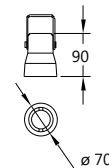

Spot Linea

Código	Dimensão (mm)	Fonte de luz
16386/1	70X90	1 MR16
16387/1	80X140	1 PAR20

Spot 16386