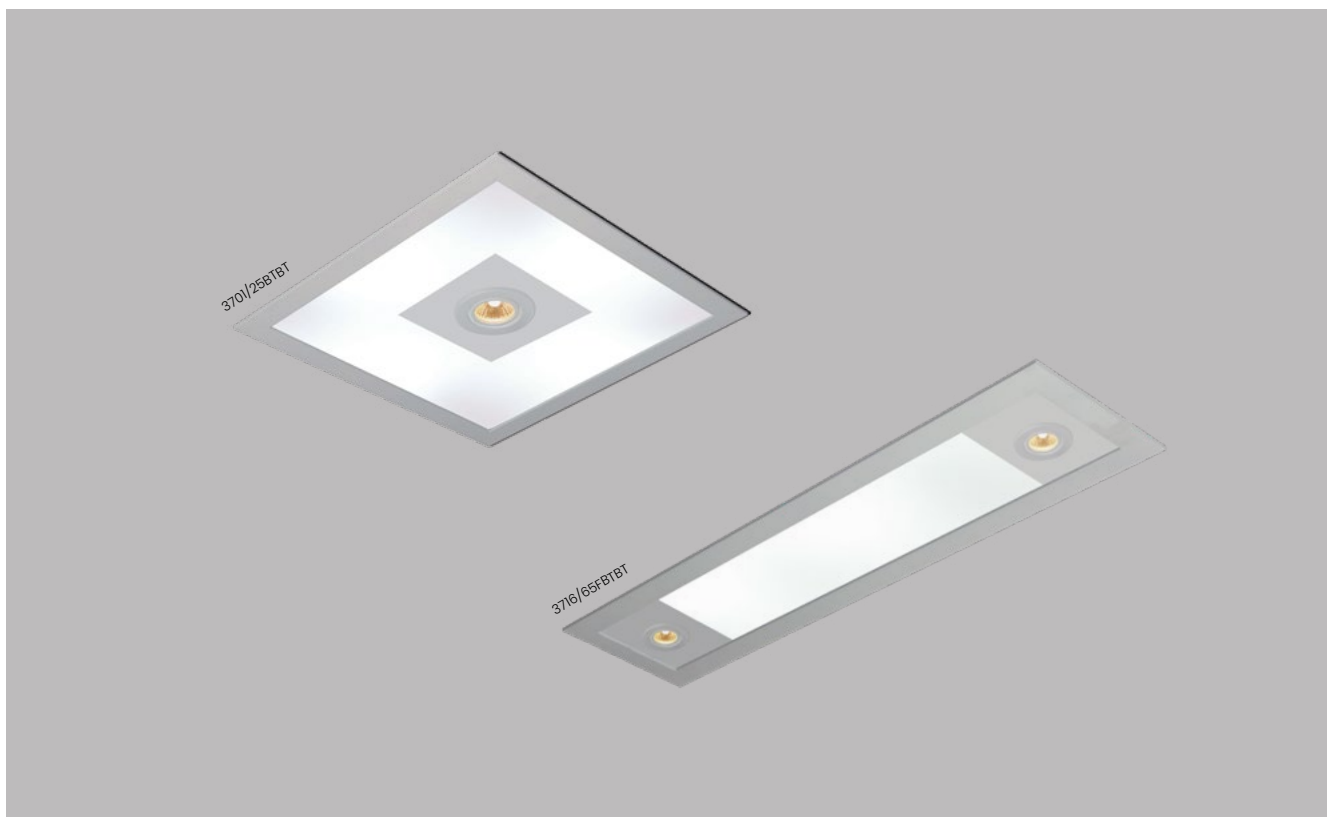

Linha **Ruler**

Iluminação: Direta e difusa
Materiais: Alumínio e acrílico

Embutido Ruler Com Foco

Código	Variação	Dimensão (mm)	Nicho (mm)	Fonte de luz
3701/25	Quadrado	250X250X100	225X225X100	2 E27 / 1 PAR20
3701/32	Quadrado	320X320X100	295X295X100	2 E27 / 1 PAR20
3701/38	Quadrado	380X380X100	355X355X100	4 E27 / 1 PAR20
3701/50	Quadrado	500X500X100	475X475X100	4 E27 / 1 PAR20
3701/51	Quadrado	500X500X100	475X475X100	4 E27 / 4 PAR20
3702/25	Quadrado	250X250X100	225X225X100	2 E27 / 1 MR16
3702/32	Quadrado	320X320X100	295X295X100	2 E27 / 1 MR16
3702/38	Quadrado	380X380X100	355X355X100	4 E27 / 1 MR16
3702/50	Quadrado	500X500X100	475X475X100	4 E27 / 1 MR16
3702/51	Quadrado	500X500X100	475X475X100	4 E27 / 4 MR16
3703/25	Quadrado	250X250X100	225X225X100	2 E27 / 1 AR70
3703/32	Quadrado	320X320X100	295X295X100	2 E27 / 1 AR70
3703/38	Quadrado	380X380X100	355X355X100	4 E27 / 1 AR70
3703/50	Quadrado	500X500X100	475X475X100	4 E27 / 1 AR70
3703/51	Quadrado	500X500X100	475X475X100	4 E27 / 4 AR70
3716/90F	Retangular	160X900X100	135X875X100	4 T8 LED 60CM / 2 MR16
3716/150F	Retangular	160X1500X100	135X1475X100	4 T8 LED 120CM / 2 MR16
3720/90F	Retangular	200X900X100	175X875X100	4 T8 LED 60CM / 2 PAR20
3720/150F	Retangular	200X1500X100	175X1475X100	4 T8 LED 120CM / 2 PAR20
3721/90F	Retangular	200X900X100	175X875X100	4 T8 LED 60CM / 2 AR70
3721/150F	Retangular	200X1500X100	175X1475X100	4 T8 LED 120CM / 2 AR70

Acabamento: G1