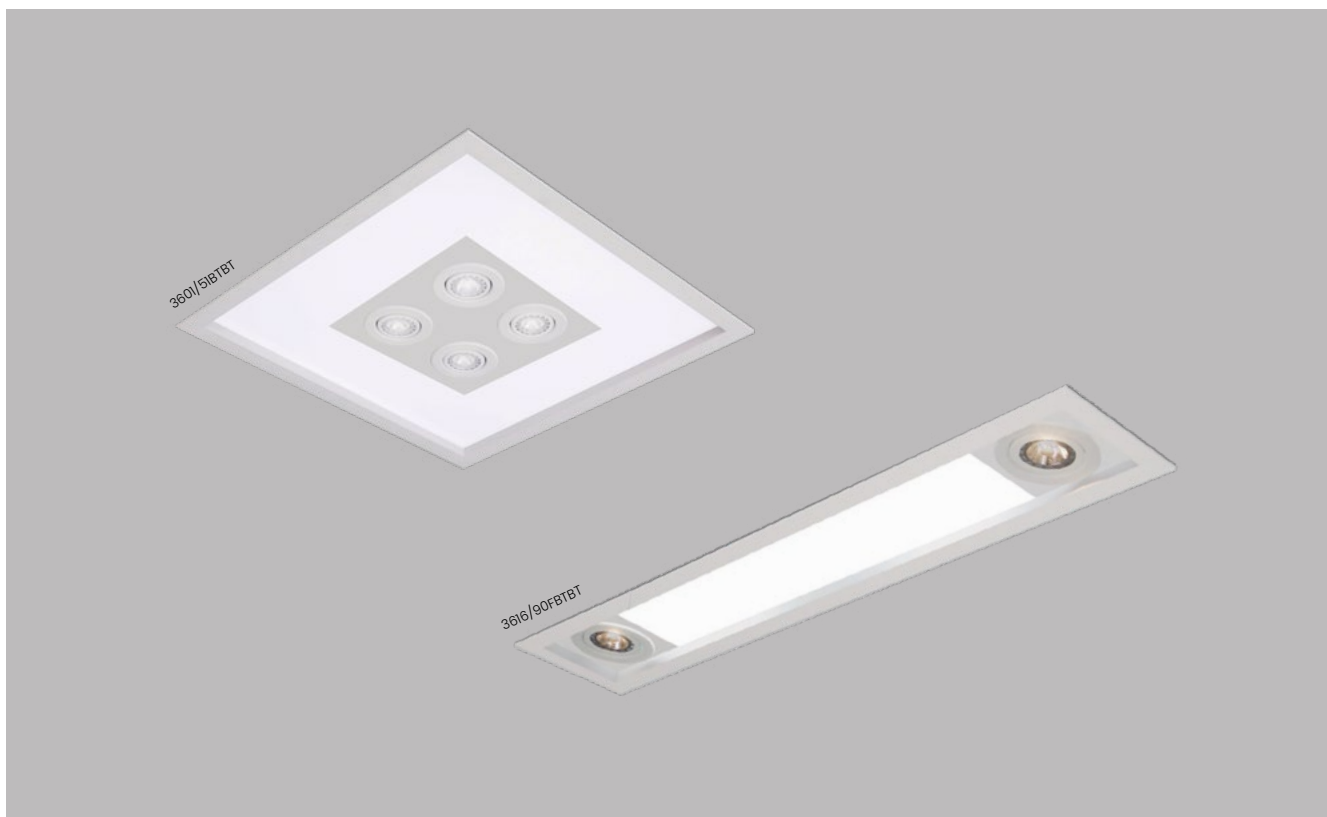

Linha **Magnum**

Iluminação: Difusa e direta
Materiais: Alumínio e acrílico

Embutido Magnum Com Foco

Código	Variação	Dimensão (mm)	Nicho (mm)	Fonte de luz
3601/25	Quadrado	250X250X100	225X225X100	2 E27 / 1 PAR20
3601/32	Quadrado	320X320X100	295X295X100	2 E27 / 1 PAR20
3601/38	Quadrado	380X380X100	355X355X100	4 E27 / 1 PAR20
3601/50	Quadrado	500X500X100	475X475X100	4 E27 / 1 PAR20
3601/51	Quadrado	500X500X100	475X475X100	4 E27 / 4 PAR20
3602/25	Quadrado	250X250X100	225X225X100	2 E27 / 1 MR16
3602/32	Quadrado	320X320X100	295X295X100	2 E27 / 1 MR16
3602/38	Quadrado	380X380X100	355X355X100	4 E27 / 1 MR16
3602/50	Quadrado	500X500X100	475X475X100	4 E27 / 1 MR16
3602/51	Quadrado	500X500X100	475X475X100	4 E27 / 4 MR16
3603/25	Quadrado	250X250X100	225X225X100	2 E27 / 1 AR70
3603/32	Quadrado	320X320X100	295X295X100	2 E27 / 1 AR70
3603/38	Quadrado	380X380X100	355X355X100	4 E27 / 1 AR70
3603/50	Quadrado	500X500X100	475X475X100	4 E27 / 1 AR70
3603/51	Quadrado	500X500X100	475X475X100	4 E27 / 4 AR70
3616/90F	Retangular	160X900X100	135X870X100	4 T8 LED 60CM / 2 MR16
3616/150F	Retangular	160X1500X100	135X1470X100	4 T8 LED 120CM / 2 MR16
3620/90F	Retangular	200X900X100	175X870X100	4 T8 LED 60CM / 2 PAR20
3620/150F	Retangular	200X1500X100	175X1470X100	4 T8 LED 120CM / 2 PAR20
3621/90F	Retangular	200X900X100	175X870X100	4 T8 LED 60CM / 2 AR70
3621/150F	Retangular	200X1500X100	175X1470X100	4 T8 LED 120CM / 2 AR70

Acabamento: G1

Quadrado

Retangular