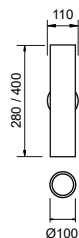

Linha **Ducto**

Iluminação: Direta
Materiais: Alumínio

Plafon Ducto

Código	Dimensão (mm)	Fonte de luz
16255/13	Ø100X130	1 MR16
16255/15	Ø100X150	1 PAR20
16255/20	Ø100X200	1 PAR20
16255/30	Ø100X300	1 PAR20
16255/40	Ø100X400	1 PAR20
16255/50	Ø100X500	1 PAR20
16255/60	Ø100X600	1 PAR20

Arandela Ducto

Código	Dimensão (mm)	Fonte de luz
16257/20	Ø100X180X115	1 PAR20
16257/30	Ø100X280X115	2 PAR20
16257/40	Ø100X400X115	2 PAR20

Plafon

Arandela

Pendente Ducto Biton

Linha **Ducto Biton**

Iluminação: Direta
Materiais: Alumínio

Pendente Ducto Biton

Código	Dimensão (mm)	Fonte de luz
16270/30	Ø38X300	1 MR11
16270/40	Ø38X400	1 MR11
16270/50	Ø38X500	1 MR11
16271/30	Ø57X300	1 MR16
16271/40	Ø57X400	1 MR16
16271/50	Ø57X500	1 MR16

Acabamento: G1 / G2 / G3 / G4