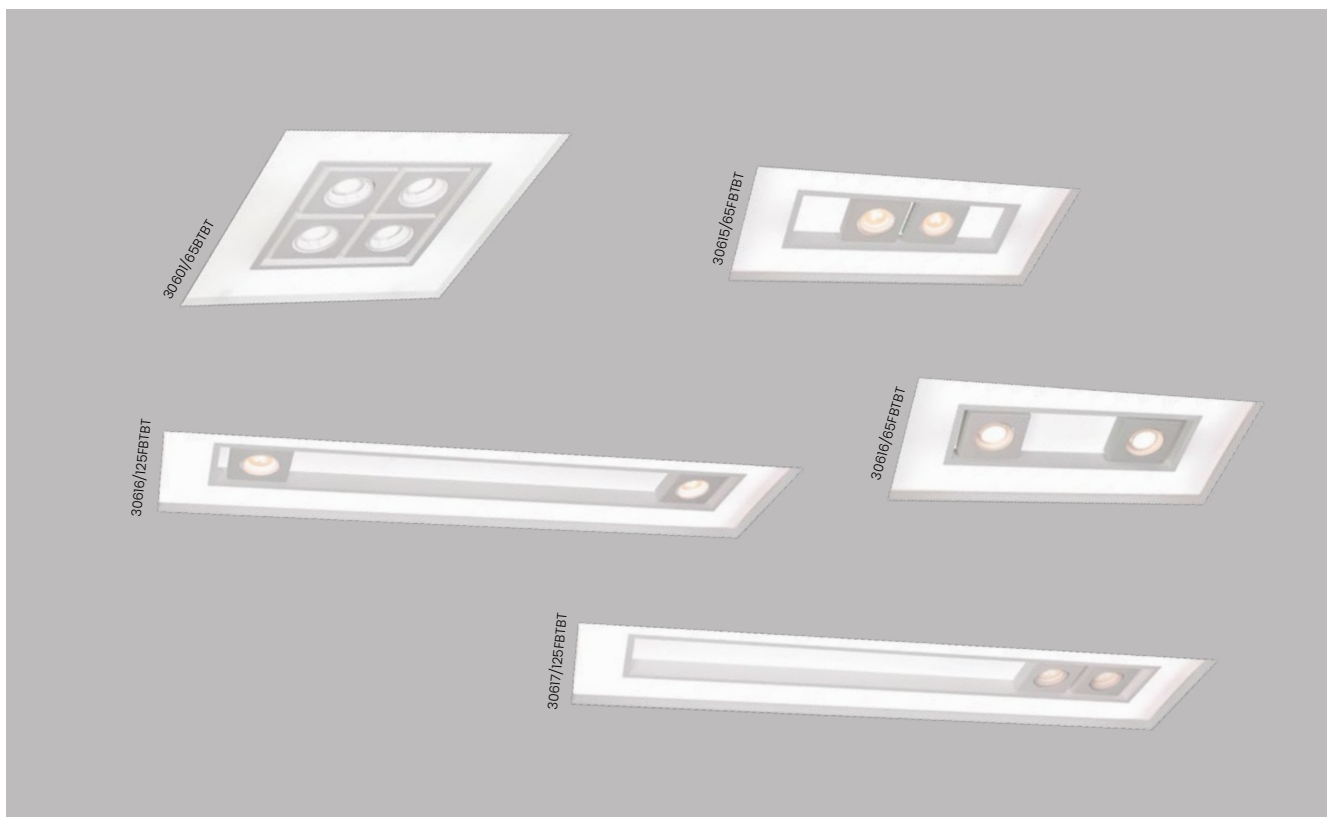

Linha **Focus** No Frame

Iluminação: Direta e difusa
Materiais: Alumínio

Embutido Focus No Frame

Código	Variação	Dimensão (mm)*	Nicho (mm)	Fonte de luz
30600/30	Quadrado / Il. Central	290X290X100	300X300X300	4 E27 / 1 MR16
30600/38	Quadrado / Il. Central	350X350X100	360X360X100	4 E27 / 1 MR16
30600/50	Quadrado / Il. Central	470X470X100	480X480X100	8 E27 / 1 MR16
30601/50	Quadrado / Il. Central	470X470X100	480X480X100	8 E27 / 4 MR16
30615/65	Retangular / Il. Central	290X650X100	300X660X100	4 T8LED 60CM / 2 MR16
30615/125	Retangular / Il. Central	290X1250X100	300X1260X100	4 T8LED 120CM / 2 MR16
30616/65	Retangular / Il. 2 lados	290X650X100	300X660X100	4 T8LED 60CM / 2 MR16
30616/125	Retangular / Il. 2 lados	290X1250X100	300X1260X100	4 T8LED 120CM / 2 MR16
30617/65	Retangular / Il. 1 lado	290X650X100	300X660X100	4 T8LED 60CM / 2 MR16
30617/125	Retangular / Il. 1 lado	290X1250X100	300X1260X100	4 T8LED 120CM / 2 MR16

Acabamento: BT (Branco)

Obs.: *Dimensões referentes a parte visível do produto.