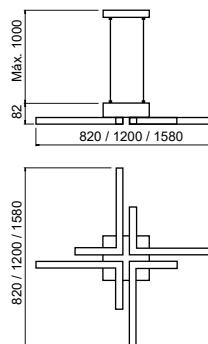

Linha **Play Slim**

Iluminação: Difusa
Materiais: Alumínio e acrílico

Pendente Play Slim

Código	Variação	Dimensão (mm)	Fonte de luz	Fluxo da luminária (lm)
19461/82LED3	Quadrado	820X820X82	LED 49,2W 3000K	2595
19461/82LED4	Quadrado	820X820X82	LED 49,2W 4000K	2755
19461/120LED3	Quadrado	1200X1200X82	LED 65,6W 3000K	3465
19461/120LED4	Quadrado	1200X1200X82	LED 65,6W 4000K	3675
19461/158LED3	Quadrado	1580X1580X82	LED 82W 3000K	4330
19461/158LED4	Quadrado	1580X1580X82	LED 82W 4000K	4590
19463/82LED3	Retangular	820X1580X82	LED 65,6W 3000K	3465
19463/82LED4	Retangular	820X1580X82	LED 65,6W 4000K	3675
19463/120LED3	Retangular	820X1200X82	LED 57,4W 3000K	3030
19463/120LED4	Retangular	820X1200X82	LED 57,4W 4000K	3215
19463/158LED3	Retangular	1200X1580X82	LED 73,6W 3000K	3885
19463/158LED4	Retangular	1200X1580X82	LED 73,6W 4000K	4120

Plafon / Arandela Play Slim

Código	Variação	Dimensão (mm)	Fonte de luz	Fluxo da luminária (lm)
19460/47LED3	Quadrado	470X470X82	LED 32,8W 3000K	1730
19460/47LED4	Quadrado	470X470X82	LED 32,8W 4000K	1835
19460/82LED3	Quadrado	820X820X82	LED 49,2W 3000K	2595
19460/82LED4	Quadrado	820X820X82	LED 49,2W 4000K	2755
19460/120LED3	Quadrado	1200X1200X82	LED 65,6W 3000K	3465
19460/120LED4	Quadrado	1200X1200X82	LED 65,6W 4000K	3675
19460/158LED3	Quadrado	1580X1580X82	LED 82W 3000K	4330
19460/158LED4	Quadrado	1580X1580X82	LED 82W 4000K	4590
19462/82LED3	Retangular	820X1580X82	LED 65,6W 3000K	3465
19462/82LED4	Retangular	820X1580X82	LED 65,6W 4000K	3675
19462/120LED3	Retangular	820X1200X82	LED 57,4W 3000K	3030
19462/120LED4	Retangular	820X1200X82	LED 57,4W 4000K	3215
19462/158LED3	Retangular	1200X1580X82	LED 73,6W 3000K	3885
19462/158LED4	Retangular	1200X1580X82	LED 73,6W 4000K	4120