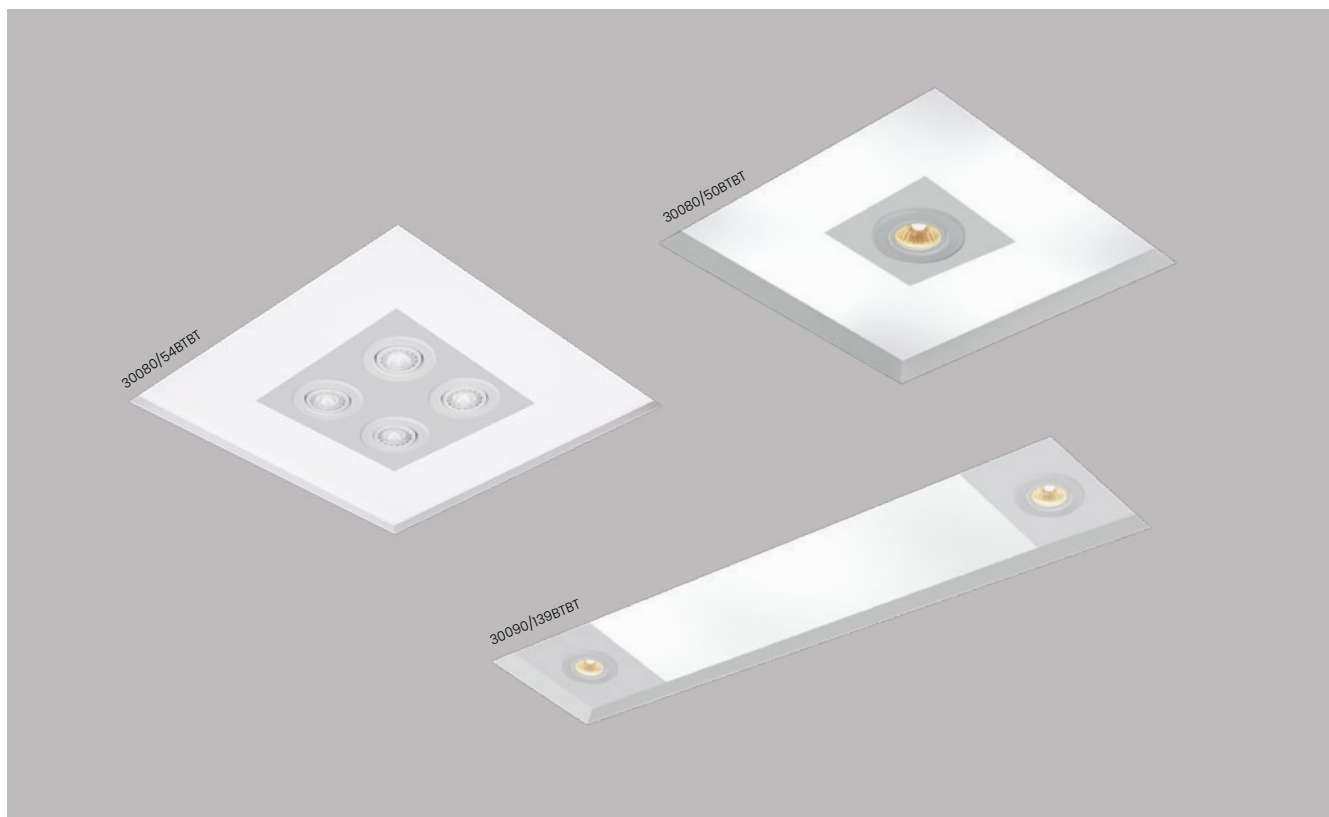

Linha **MIMO** No Frame

Iluminação: Direta e difusa
Materiais: Alumínio e acrílico

Embutido MIMO No Frame

Código	Variação	Dimensão (mm)*	Nicho (mm)	Fonte de luz
30080/22	Quadrado	220X220X100	230X230X115	2 E27 / 1 MR16
30080/29	Quadrado	290X290X100	300X300X115	4 E27 / 1 MR16
30080/34	Quadrado	350X350X100	360X360X115	4 E27 / 1 MR16
30080/50	Quadrado	470X470X100	480X480X115	4 E27 / 1 MR16
30080/54	Quadrado	470X470X100	480X480X115	4 E27 / 4 MR16
30081/22	Quadrado	220X220X100	230X230X120	2 E27 / 1 PAR20
30081/29	Quadrado	290X290X100	300X300X120	4 E27 / 1 PAR20
30081/34	Quadrado	350X350X100	360X360X120	4 E27 / 1 PAR20
30081/50	Quadrado	470X470X100	480X480X120	4 E27 / 1 PAR20
30081/54	Quadrado	470X470X100	480X480X120	4 E27 / 4 PAR20
30082/22	Quadrado	220X220X100	230X230X115	2 E27 / 1 AR70
30082/29	Quadrado	290X290X100	300X300X115	4 E27 / 1 AR70
30082/34	Quadrado	350X350X100	360X360X115	4 E27 / 1 AR70
30082/50	Quadrado	470X470X100	480X480X115	4 E27 / 1 AR70
30083/54	Quadrado	470X470X100	480X480X115	4 E27 / 4 AR70
30090/79	Retangular	110X850X100	120X860X115	2 T8 LED 60CM / 2 MR16
30090/139	Retangular	110x1470X100	120X1480X115	2 T8 LED 120CM / 2 MR16
30092/79	Retangular	130X880X100	140X890X120	2 T8 LED 60CM / 2 PAR20
30092/139	Retangular	130X1480X100	140X1490X120	2 T8 LED 120CM / 2 PAR20
30094/79	Retangular	130X880X100	140X890X115	2 T8 LED 60CM / 2 AR70
30094/139	Retangular	130X1480X100	140X1490X115	2 T8 LED 120CM / 2 AR70

Acabamento base: BT (Branco)

Acabamento spot: G1

Obs.: *Dimensões referentes a parte visível do produto.