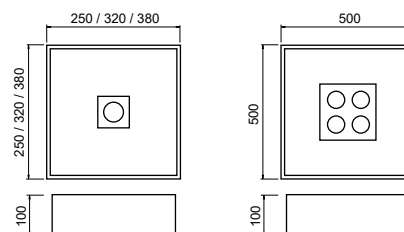

Linha **Magnum**

Iluminação: Difusa e direta
Materiais: Alumínio e acrílico

Embutido Magnum Com Foco

Código	Variação	Dimensão (mm)	Nicho (mm)	Fonte de luz
3601/25	Quadrado	250X250X100	225X225X100	2 E27 / 1 PAR20
3601/32	Quadrado	320X320X100	295X295X100	2 E27 / 1 PAR20
3601/38	Quadrado	380X380X100	355X355X100	4 E27 / 1 PAR20
3601/50	Quadrado	500X500X100	475X475X100	4 E27 / 1 PAR20
3601/51	Quadrado	500X500X100	475X475X100	4 E27 / 4 PAR20
3602/25	Quadrado	250X250X100	225X225X100	2 E27 / 1 MR16
3602/32	Quadrado	320X320X100	295X295X100	2 E27 / 1 MR16
3602/38	Quadrado	380X380X100	355X355X100	4 E27 / 1 MR16
3602/50	Quadrado	500X500X100	475X475X100	4 E27 / 1 MR16
3602/51	Quadrado	500X500X100	475X475X100	4 E27 / 4 MR16
3603/25	Quadrado	250X250X100	225X225X100	2 E27 / 1 AR70
3603/32	Quadrado	320X320X100	295X295X100	2 E27 / 1 AR70
3603/38	Quadrado	380X380X100	355X355X100	4 E27 / 1 AR70
3603/50	Quadrado	500X500X100	475X475X100	4 E27 / 1 AR70
3603/51	Quadrado	500X500X100	475X475X100	4 E27 / 4 AR70
3616/90F	Retangular	160X900X100	135X870X100	4 T8 LED 60CM / 2 MR16
3616/150F	Retangular	160X1500X100	135X1470X100	4 T8 LED 120CM / 2 MR16
3620/90F	Retangular	200X900X100	175X870X100	4 T8 LED 60CM / 2 PAR20
3620/150F	Retangular	200X1500X100	175X1470X100	4 T8 LED 120CM / 2 PAR20
3621/90F	Retangular	200X900X100	175X870X100	4 T8 LED 60CM / 2 AR70
3621/150F	Retangular	200X1500X100	175X1470X100	4 T8 LED 120CM / 2 AR70

Acabamento: G1

Quadrado

Retangular