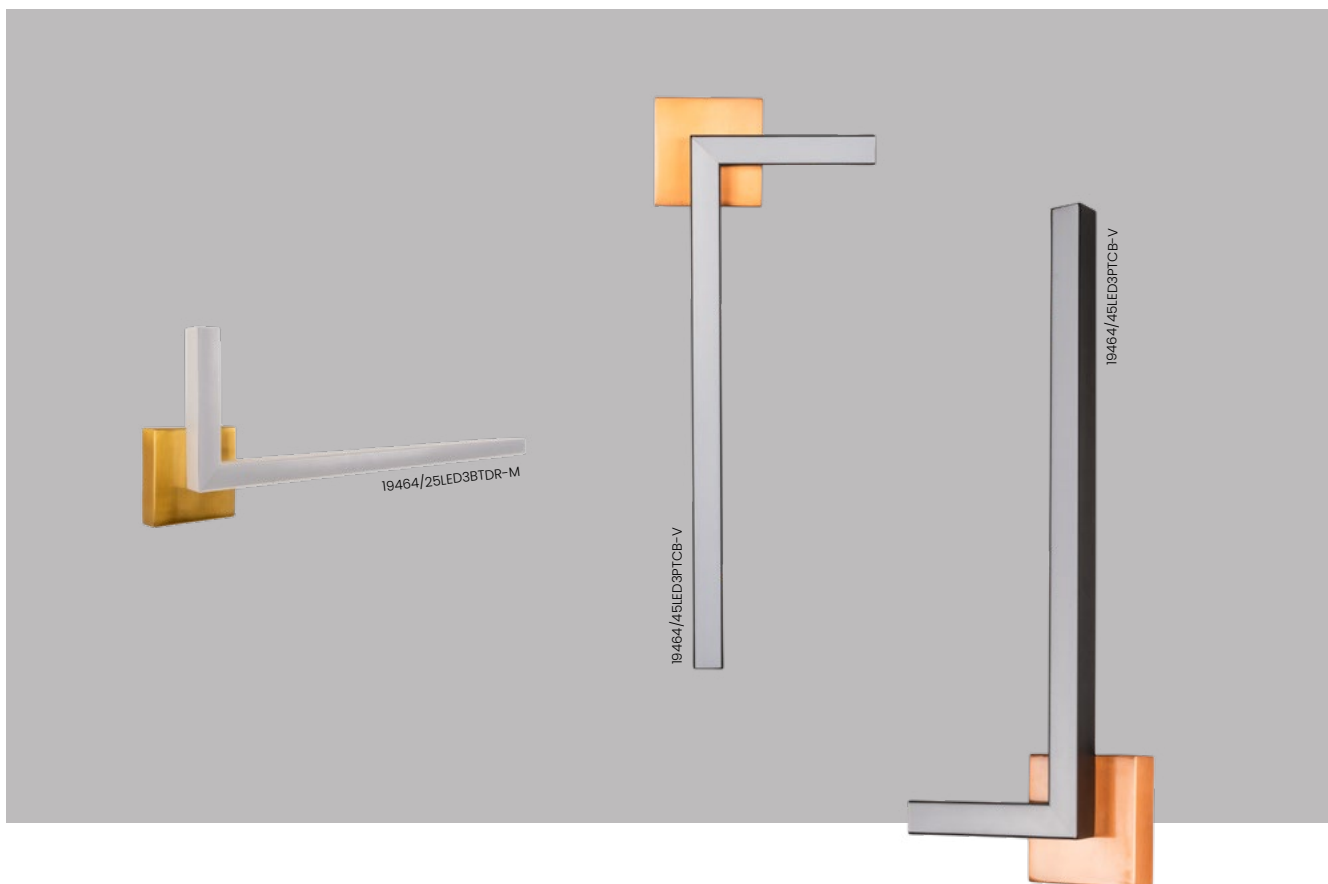

Linha **Play Slim**

Iluminação: Difusa
Materiais: Alumínio e acrílico

Plafon / Arandela Play Slim

Código	Dimensão (mm)	Fonte de luz	Fluxo da luminária (lm)
19464/25LED3	215X200X62	LED 8,2W 3000K	430
19464/25LED4	215X200X62	LED 8,2W 4000K	460
19464/45LED3	215X405X62	LED 12,2W 3000K	645
19464/45LED4	215X405X62	LED 12,2W 4000K	680
19464/64LED3	205X595X62	LED 16,4W 3000K	870
19464/64LED4	205X595X62	LED 16,4W 4000K	920
19464/83LED3	205X795X62	LED 20,5W 3000K	1080
19464/83LED4	205X795X62	LED 20,5W 4000K	1150

Acabamento: G1 / G2

Acabamento acessório: G1 / G2 / G3

Produto
127/220V **BIVOLT**

UsiLed | Produto com
LED integrado