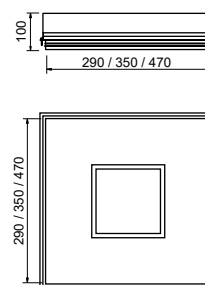

No Frame Quadrado