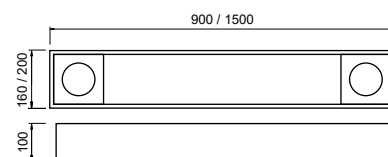

Retangular