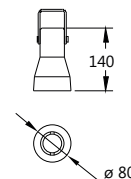

Linha Loft

Iluminação: Indireta
Materiais: Alumínio

Plafon / Arandela Loft

Código	Dimensão (mm)	Fonte de luz
16350/70	700X45X120	1 T8 LED 60CM
16350/130	1300X45X120	1 T8 LED 120CM

Acabamento: G1 / G2

Linha Linea

Iluminação: Direta e indireta
Materiais: Alumínio

Plafon / Arandela Linea

Código	Dimensão (mm)	Fonte de luz
16380/70	700X170X120	1 T8 LED 60CM / 2 MR16
16380/130	1300X170X120	1 T8 LED 120CM / 2 MR16
16381/70	700X220X120	1 T8 LED 60CM / 2 PAR20
16381/130	1300X220X120	1 T8 LED 120CM / 2 PAR20

Spot Linea

Código	Dimensão (mm)	Fonte de luz
16386/1	70X90	1 MR16
16387/1	80X140	1 PAR20

Spot 16387

Acabamento: G1 / G2