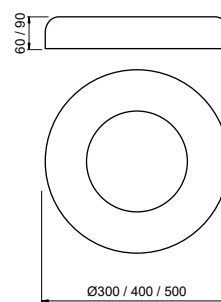

Plafon Plutão

Código	Dimensão (mm)	Fonte de luz
4200/30	Ø300X60	2 G9
4200/40	Ø400X60	3 G9
4200/50	Ø500X60	4 G9
4203/40	Ø400X90	2 G45
4203/50	Ø500X90	3 G45