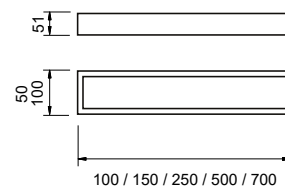

Retangular

Linha Drops

Iluminação: Indireta
Materiais: Alumínio