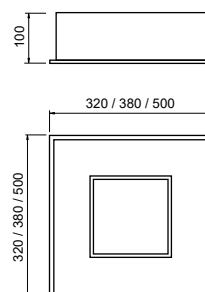

Embutido Cherry No Frame

Código	Variação	Dimensão (mm)*	Nicho (mm)	Fonte de luz
30500/30	Quadrado	290X290X100	300X300X100	4 E27
30500/38	Quadrado	350X350X100	360X360X100	4 E27
30500/50	Quadrado	470X470X100	480X480X100	8 E27
30515/65	Retangular	290X650X100	300X660X100	4 T8 LED 60CM
30515/125	Retangular	290X1250X100	300X1260X100	4 T8 LED 120CM

Acabamento Com Aba: G1 / G2

Acabamento No Frame: BT (Branco)

Obs.: *Dimensões referentes a parte visível do produto.

Com Aba Quadrado