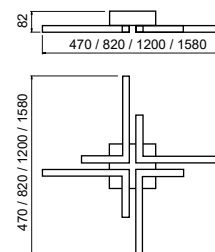

Plafon / Arandela

Acabamento: G1 / G2
Acabamento acessório: G1 / G2 / G3

— Produto
127/220V **BIVOLT**

UsiLed | Produto com **LED integrado** !