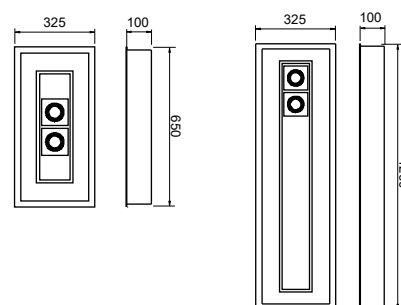

Retangular