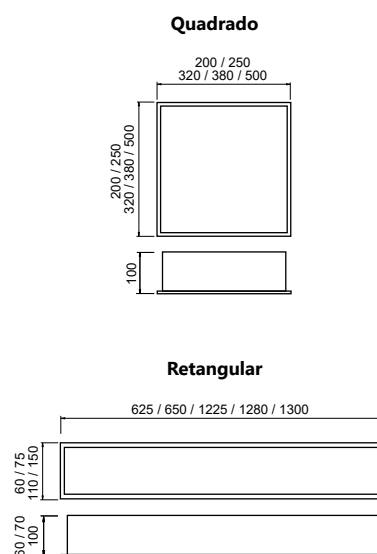

Linha **Magnum**

Iluminação: Difusa

Materiais: Alumínio e acrílico

Embutido Magnum

Código	Varição	Dimensão (mm)	Nicho (mm)	Fonte de luz
3600/20	Quadrado	200X200X100	175X175X100	2 E27
3600/25	Quadrado	250X250X100	225X225X100	2 E27
3600/32	Quadrado	320X320X100	295X295X100	3 E27
3600/38	Quadrado	380X380X100	355X355X100	4 E27
3600/50	Quadrado	500X500X100	475X475X100	8 E27
3606/65F	Retangular	60X625X60	40X600X60	1 T5 14W
3606/125F	Retangular	60X1225X60	40X1195X60	1 T5 28W
3608/65F	Retangular	75X650X70	55X625X70	1 T8 LED 60CM
3608/125F	Retangular	75X1280X70	55X1255X70	1 T8 LED 120CM
3610/65F	Retangular	110X650X100	85X625X100	2 T8 LED 60CM
3610/130F	Retangular	110X1300X100	85X1275X100	2 T8 LED 120CM
3615/65F	Retangular	150X650X100	125X625X100	4 T8 LED 60CM
3615/130F	Retangular	150X1300X100	125X1275X100	4 T8 LED 120CM

Acabamento: G1