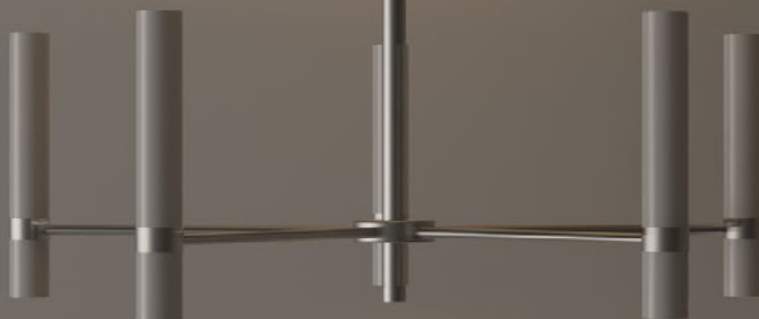

SÉCULO

Ref. da imagem: 51090/10BTAL-P