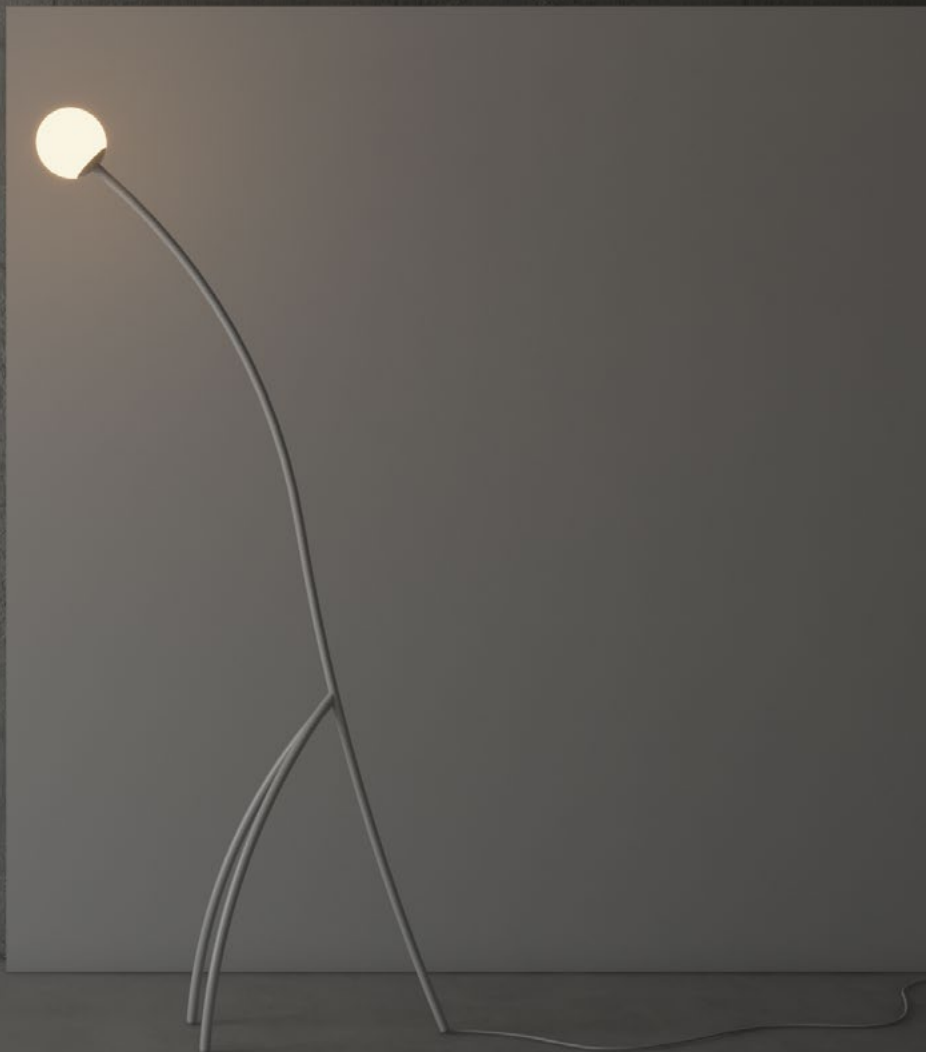

GIRAFA

Ref. da imagem: 51041/1BTBTFC